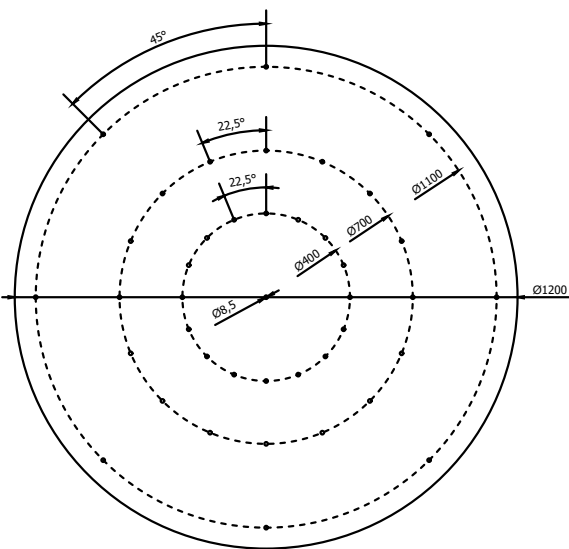

### AA18-T-120-41 TITANIUM

Mounting: a soffitto / ceiling

Environment: Indoor - IP20

Materials: Metallo / Metal

Information: Round plate with max 41 fittings

AA01-T-120-41

AA18-T-120-41

PIASTRA ESTERNA / EXTERNAL PLATE

PIASTRA INTERNA / INTERNAL PLATE