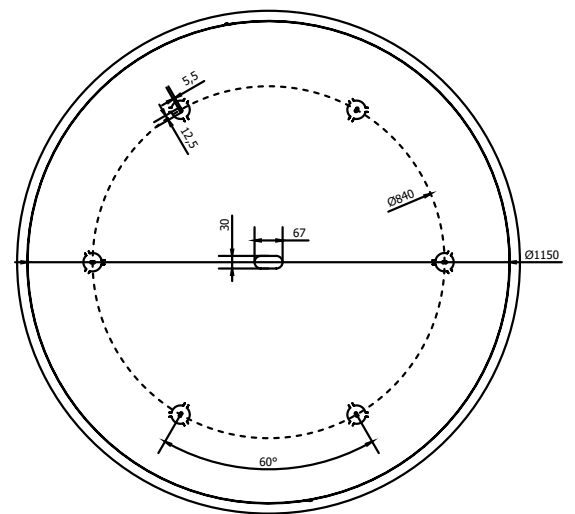

### AA01-T-120-41 WHITE

Mounting: a soffitto / ceiling

Environment: Indoor - IP20

Materials: Metallo / Metal

Information: Round plate with max 41 fittings

### AA18-T-120-41 TITANIUM

Mounting: a soffitto / ceiling

Environment: Indoor - IP20

Materials: Metallo / Metal

Information: Round plate with max 41 fittings

AA01-T-120-41

AA18-T-120-41

PIASTRA ESTERNA / EXTERNAL PLATE

PIASTRA INTERNA / INTERNAL PLATE